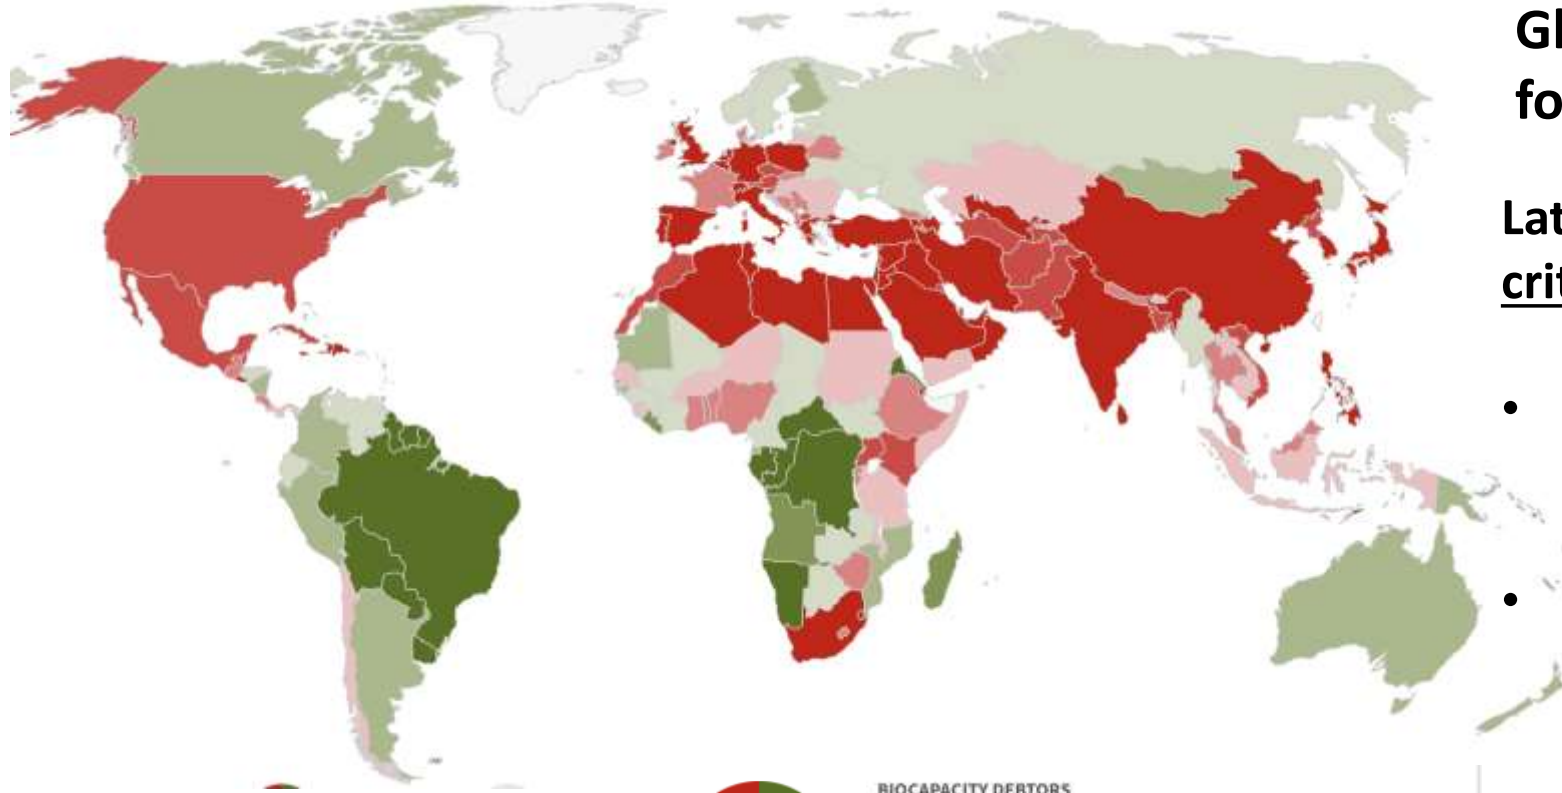

Earth From Mars

You are here

This is the first image ever taken of Earth from the surface of a planet beyond the Moon. It was taken by the Mars Exploration Rover Spirit one hour before sunrise on the 63rd Martian day, or sol, of its mission.

- And, North/ South footprint

FIG WORKING WEEK 2023

28 May - 1 June 2023 Orlando Florida USA

Protecting Our World, Conquering New Frontiers

Global Footprint impact on Regional footprint

Latin America & Sub-Saharan Africa in the critical path when protecting the planet