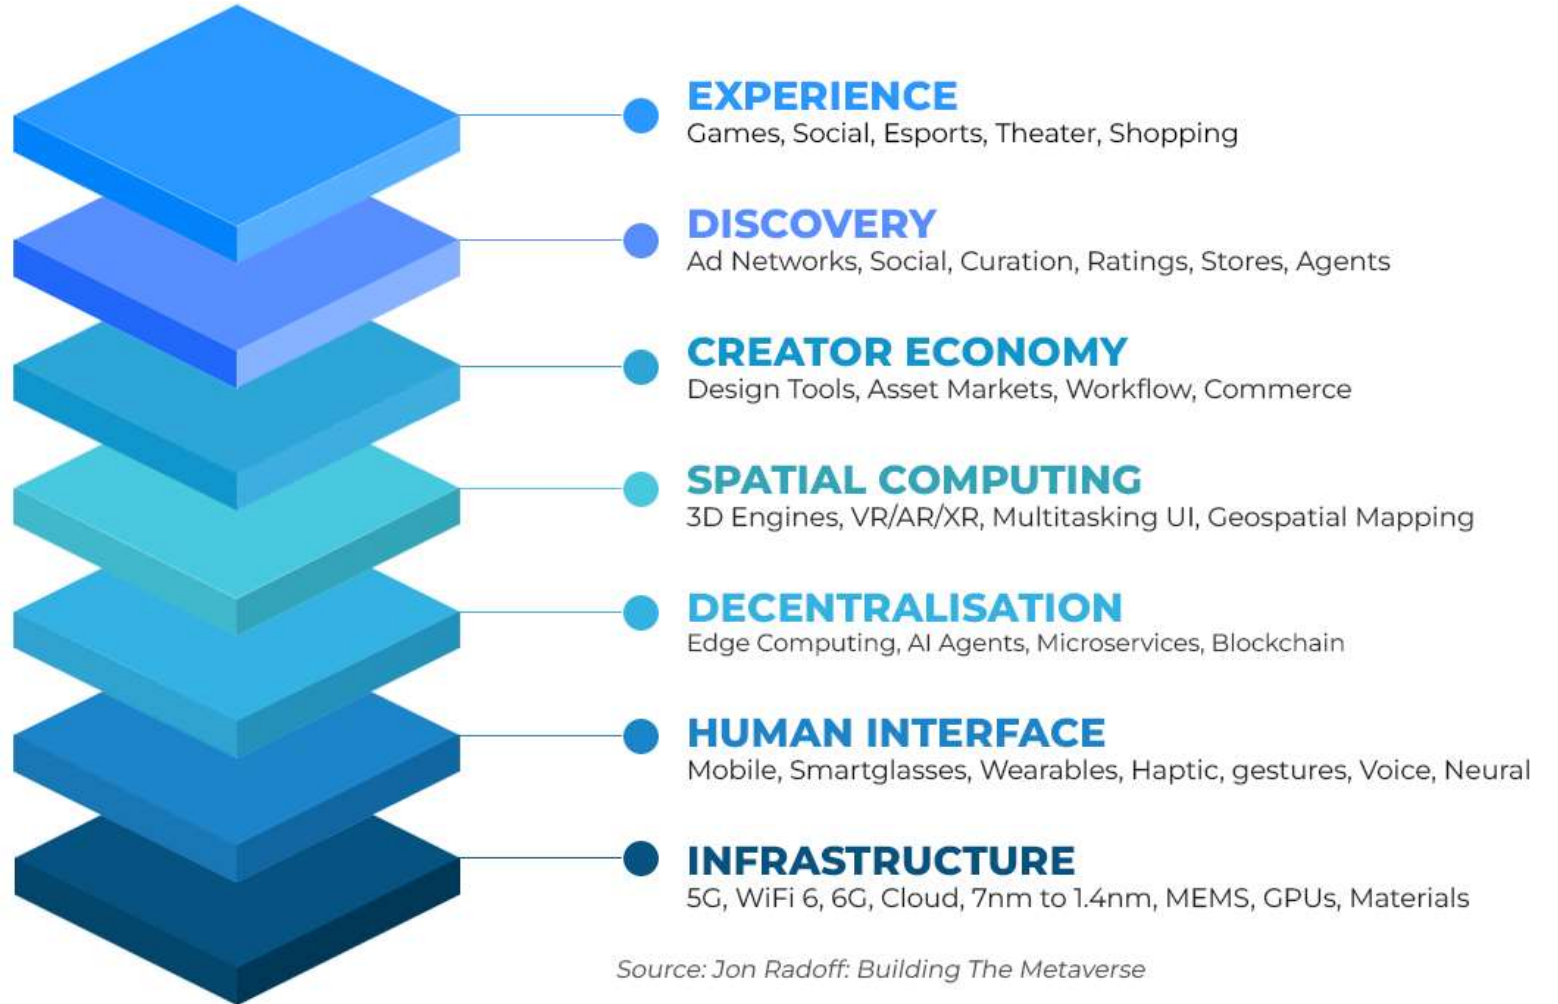

SABAH GEO HUB HAS LAID THE FOUNDATION FOR FUTURE WORK TOWARDS

Next, Sabah Geo Hub to be venturing into Digital Twin and Metaverse

Digital Twin

Use real world data to create simulations that can predict how a product or process will perform under different conditions of environment

Metaverse

Not simply a 3D modelling and simulation, but it facilitates real-time connections between virtual and physical world

The Seven Layers of the Metaverse

Source: Jon Radoff: Building The Metaverse

Three key aspects of the metaverse

“[AN] EMBODIED INTERNET THAT YOU’RE INSIDE OF RATHER THAN JUST LOOKING AT” THAT WOULD OFFER EVERYTHING YOU CAN ALREADY DO ONLINE AND “SOME THINGS THAT DON’T MAKE SENSE ON THE INTERNET TODAY, LIKE DANCING.”