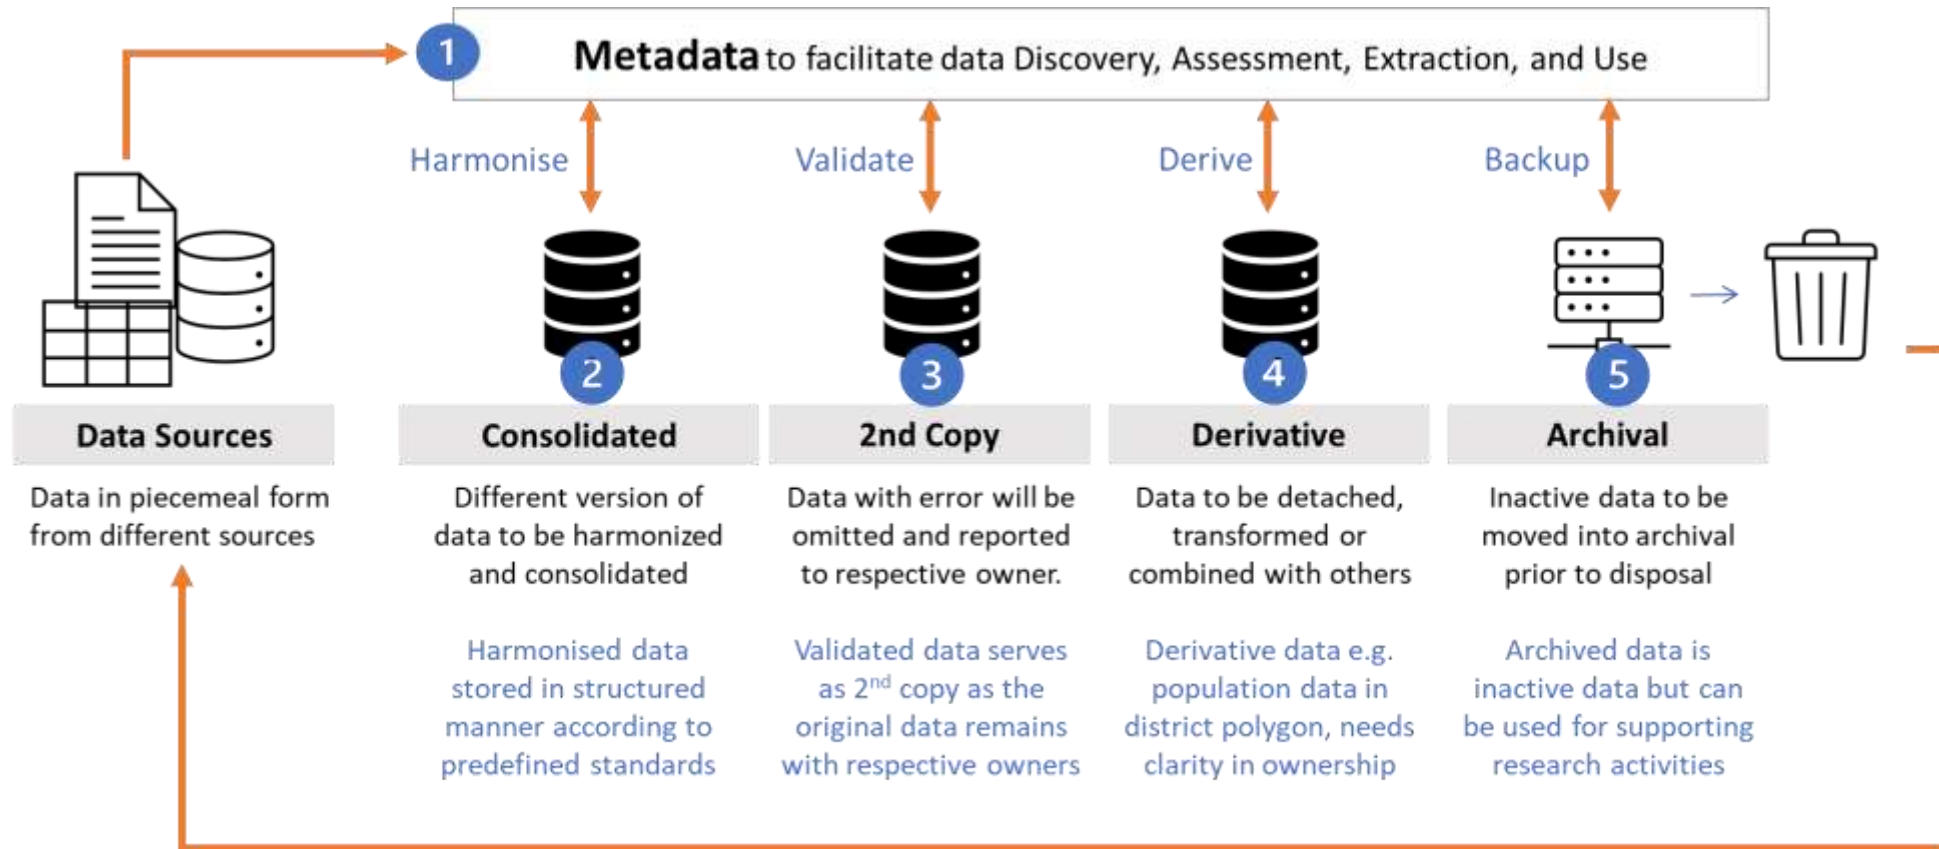

Introducing Data Lifecycle Management

2000

Sabah SDI

Sabah Geo Hub will put together resources to support actions or activities revolving around the aspects of '4C'

Data is new oil, but crude oil is useless until it goes through the refining process

Custodians

key focus has
been on data
collection.

Challenges

vast amount, wide-ranging, and
disorganised clutter of
information spread across data
centers, multiple clouds and
various vendors.

Modernised SDI Sabah Geo Hub

put emphasis on **co-creation**
and extract new actionable
insights from data.

[This Photo](#) by Unknown Author is licensed under [CC BY](#)

15 government agencies are participating in Sabah Geo Hub

1. Lands and Surveys Department
2. Public Works Department
3. Sabah Forestry Department
4. Department of Agriculture
5. Department of Fisheries
6. Department of Irrigation and Drainage
7. Sabah Parks
8. Town and Regional Planning Department
9. Sabah Water Department
10. Department of Mineral and Geoscience Sabah
11. Department of Statistics Malaysia Sabah
12. Department of Industrial Development and Research
13. Environment Protection Department
14. Kota Kinabalu City Hall
15. Sandakan Municipal Council

Sabah Geo Hub aims at improving the completeness, correctness, currency, and consistency of the shared resources

Processes are fully automated in Sabah Geo Hub powered by FME

Allowing users to **co-create** across-department workflow