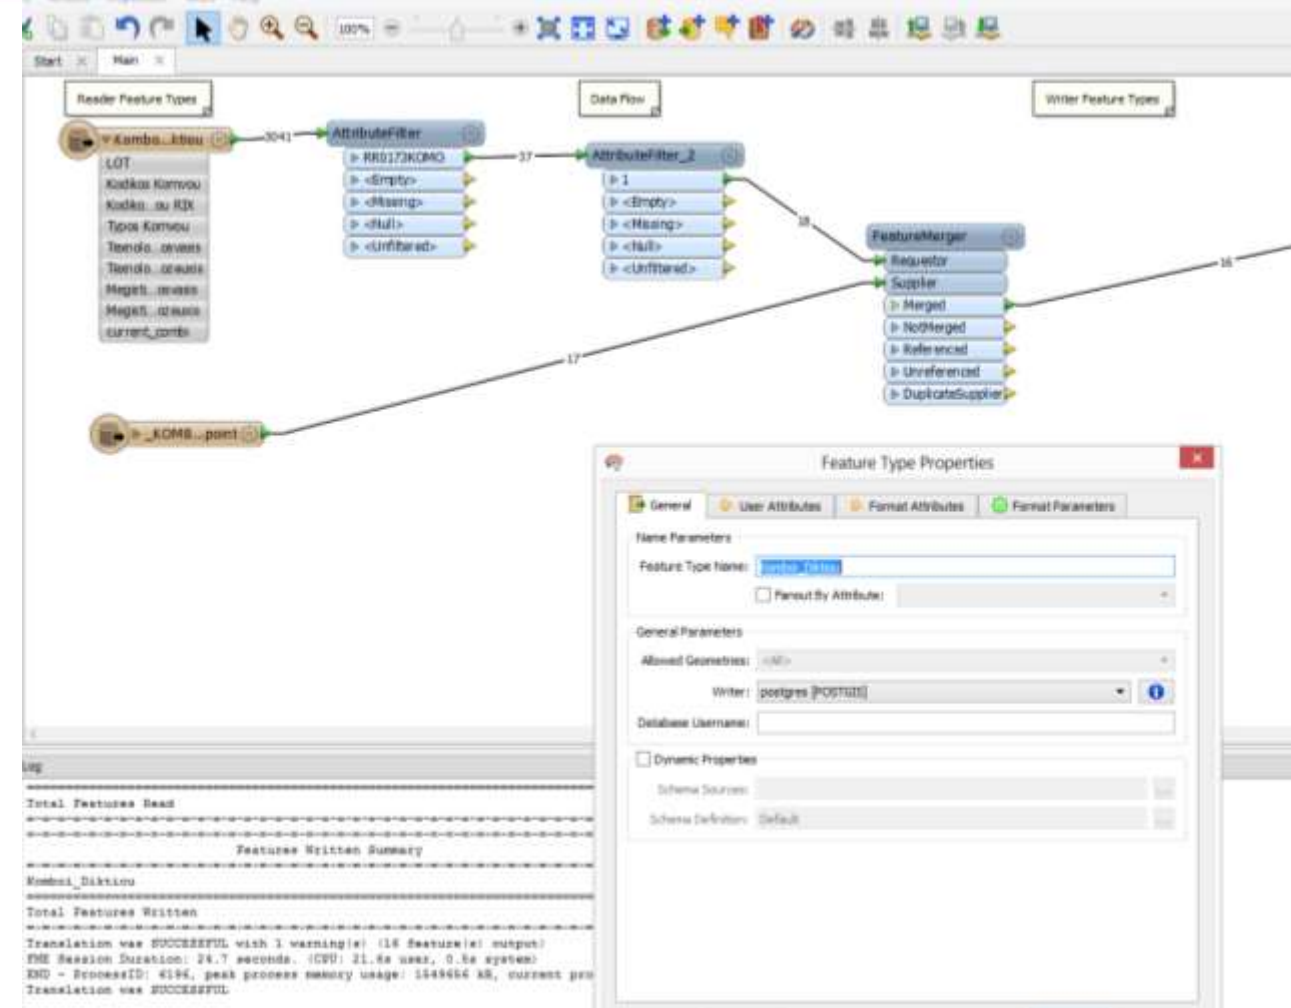

Sabah Geo Hub aims at improving the completeness, correctness, currency, and consistency of the shared resources

Processes are fully automated in Sabah Geo Hub powered by FME

Allowing users to **co-create** across-department workflow

Enabling process digitization and automation

Generating new and actionable insights to support different use cases.

“Sabah Geo Hub is not only about data, it is a collection of processes, analytics algorithms, and geo-dashboards”

SABAH GEO HUB HAS LAID THE FOUNDATION FOR FUTURE WORK TOWARDS

Next, Sabah Geo Hub to be venturing into Digital Twin and Metaverse

Digital Twin

Use real world data to create simulations that can predict how a product or process will perform under different conditions of environment