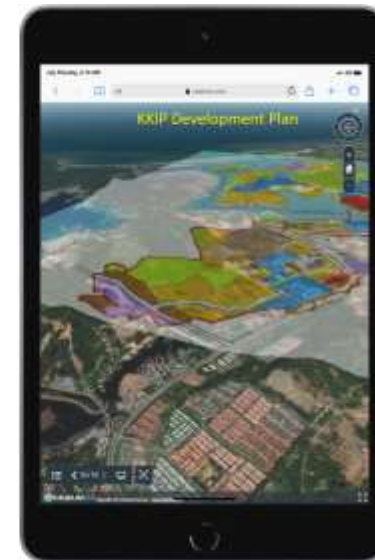

Sabah Geo Hub Portal

Platform for Store and Share Sabah Geospatial Data

[Resource Center](#)

mo

[Map](#) [Service](#) [Scene](#) [Data](#) [MapDashboard](#)

Accessible by anyone, anytime at any location
with any mobile device

SABAH GEO HUB HAS LAID THE FOUNDATION FOR FUTURE WORK TOWARDS

Next, Sabah Geo Hub to be venturing into Digital Twin and Metaverse

Digital Twin

Use real world data to create simulations that can predict how a product or process will perform under different conditions of environment