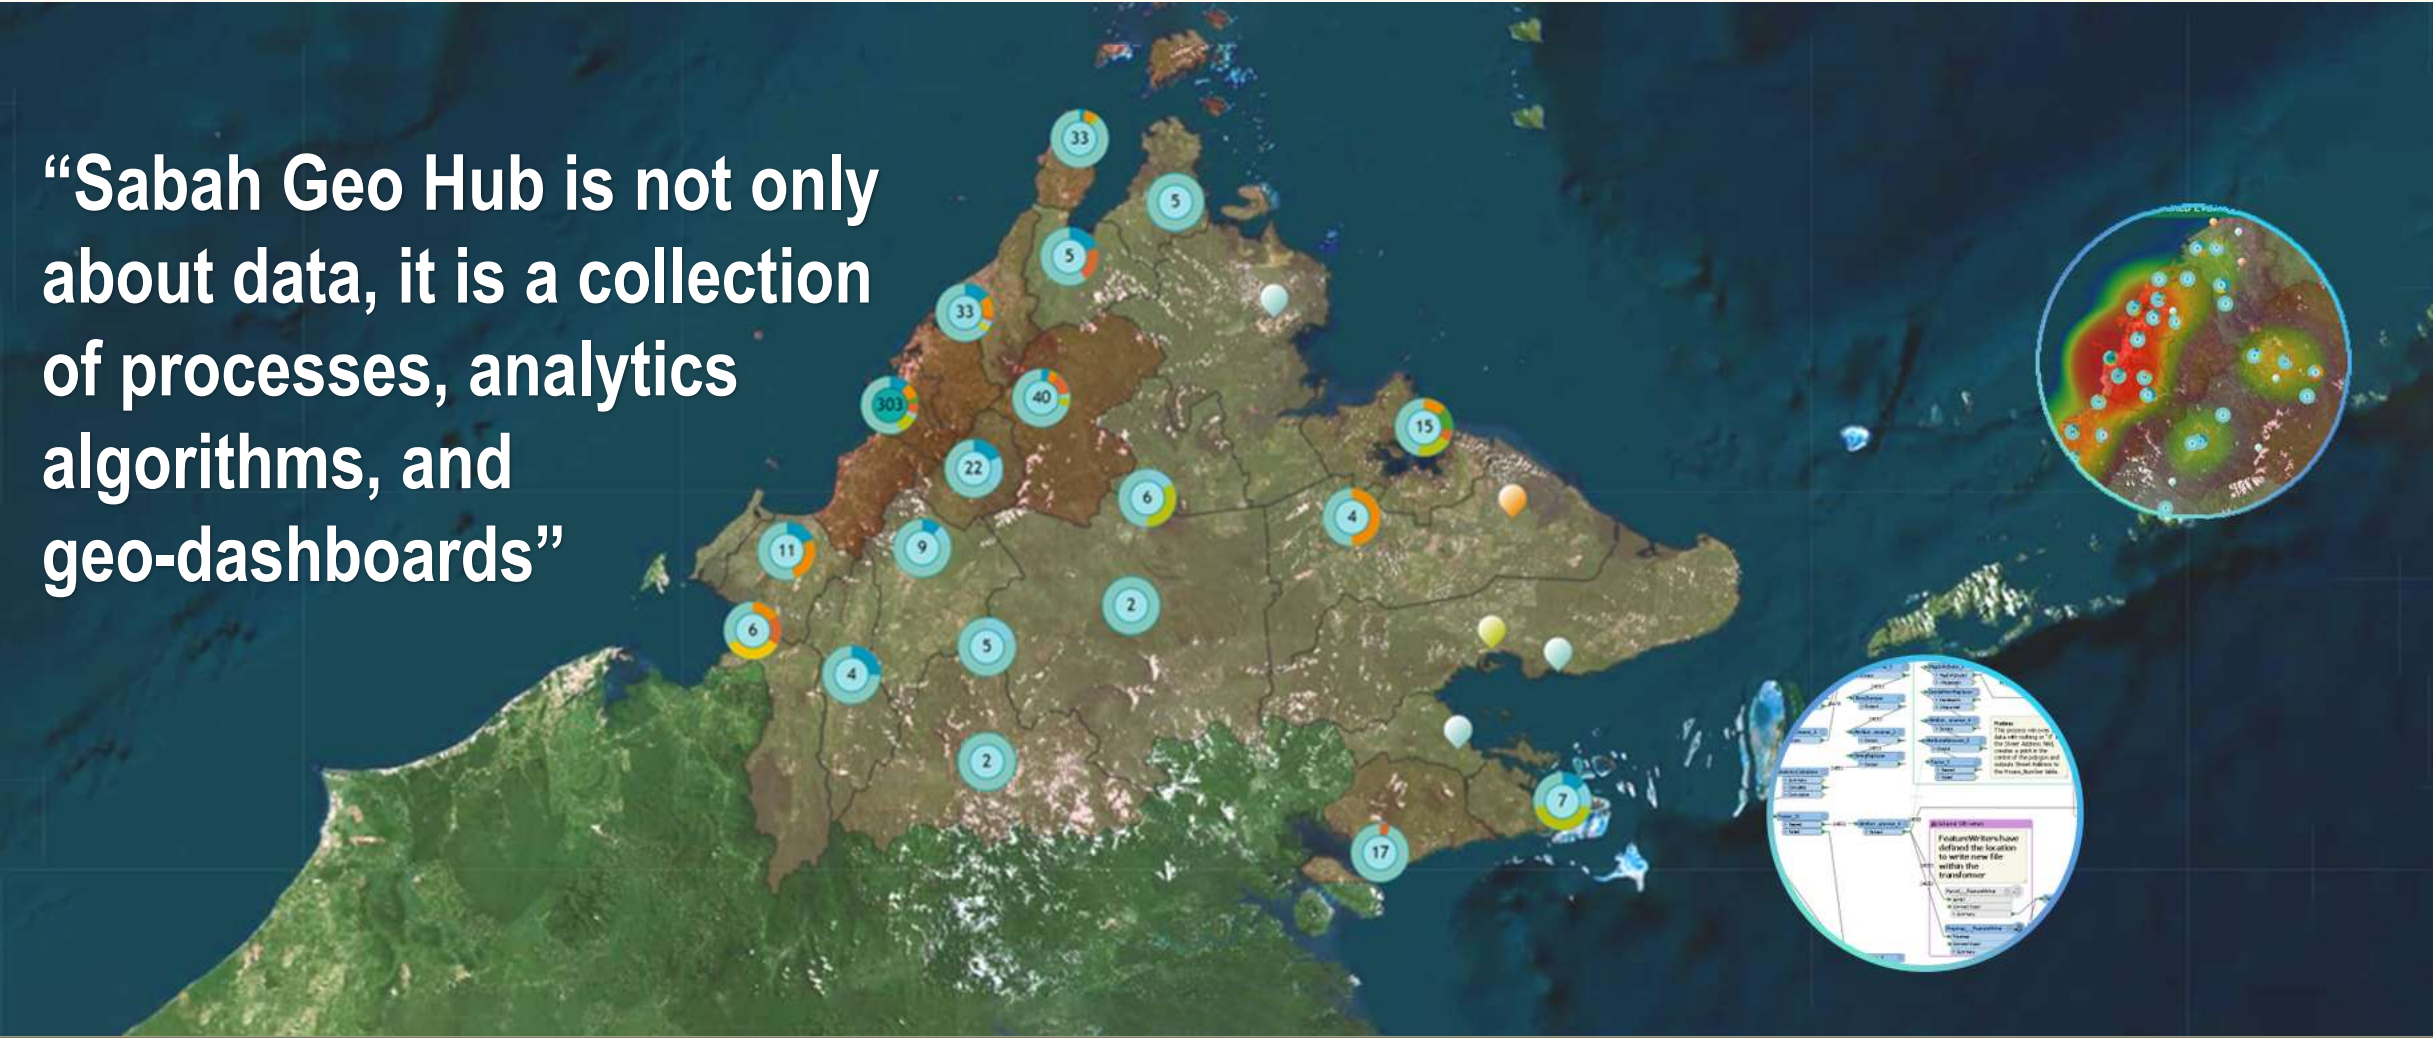

Sabah Geo Hub aims at improving the completeness, correctness, currency, and consistency of the shared resources

Processes are fully automated in Sabah Geo Hub powered by FME

Allowing users to **co-create** across-department workflow

Enabling process digitization and automation

Generating new and actionable insights to support different use cases.

“Sabah Geo Hub is not only about data, it is a collection of processes, analytics algorithms, and geo-dashboards”