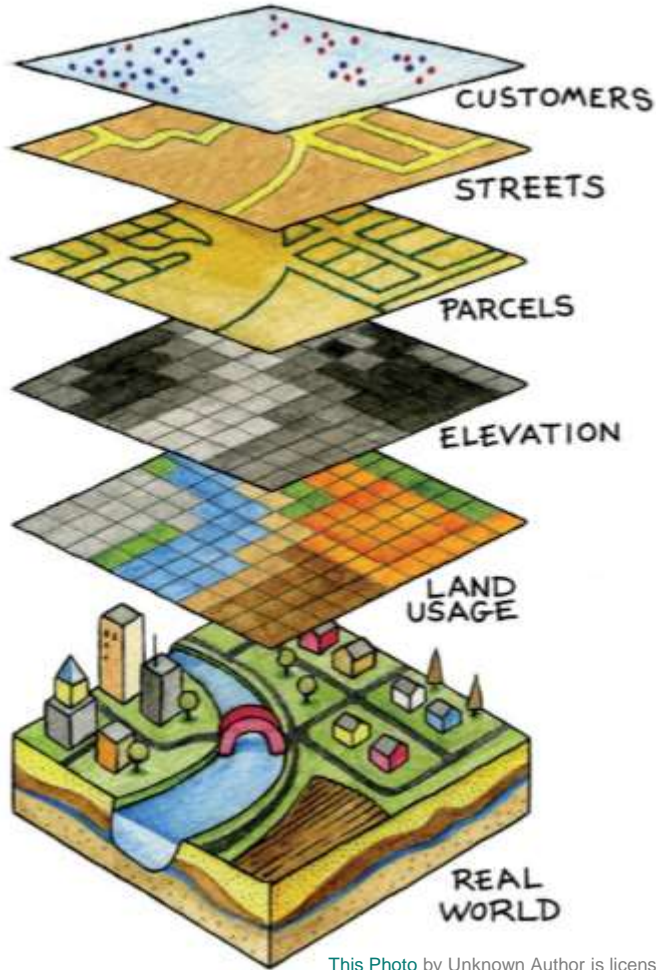

Introducing Data Lifecycle Management

2000

Sabah SDI

Sabah Geo Hub will put together resources to support actions or activities revolving around the aspects of '4C'

Data is new oil, but crude oil is useless until it goes through the refining process

Custodians

key focus has
been on data
collection.

Challenges

vast amount, wide-ranging, and
disorganised clutter of
information spread across data
centers, multiple clouds and
various vendors.

Modernised SDI Sabah Geo Hub

put emphasis on **co-creation**
and extract new actionable
insights from data.

[This Photo](#) by Unknown Author is licensed under [CC BY](#)

15 government agencies are participating in Sabah Geo Hub

1. Lands and Surveys Department
2. Public Works Department
3. Sabah Forestry Department
4. Department of Agriculture
5. Department of Fisheries
6. Department of Irrigation and Drainage
7. Sabah Parks
8. Town and Regional Planning Department
9. Sabah Water Department
10. Department of Mineral and Geoscience Sabah
11. Department of Statistics Malaysia Sabah
12. Department of Industrial Development and Research
13. Environment Protection Department
14. Kota Kinabalu City Hall
15. Sandakan Municipal Council