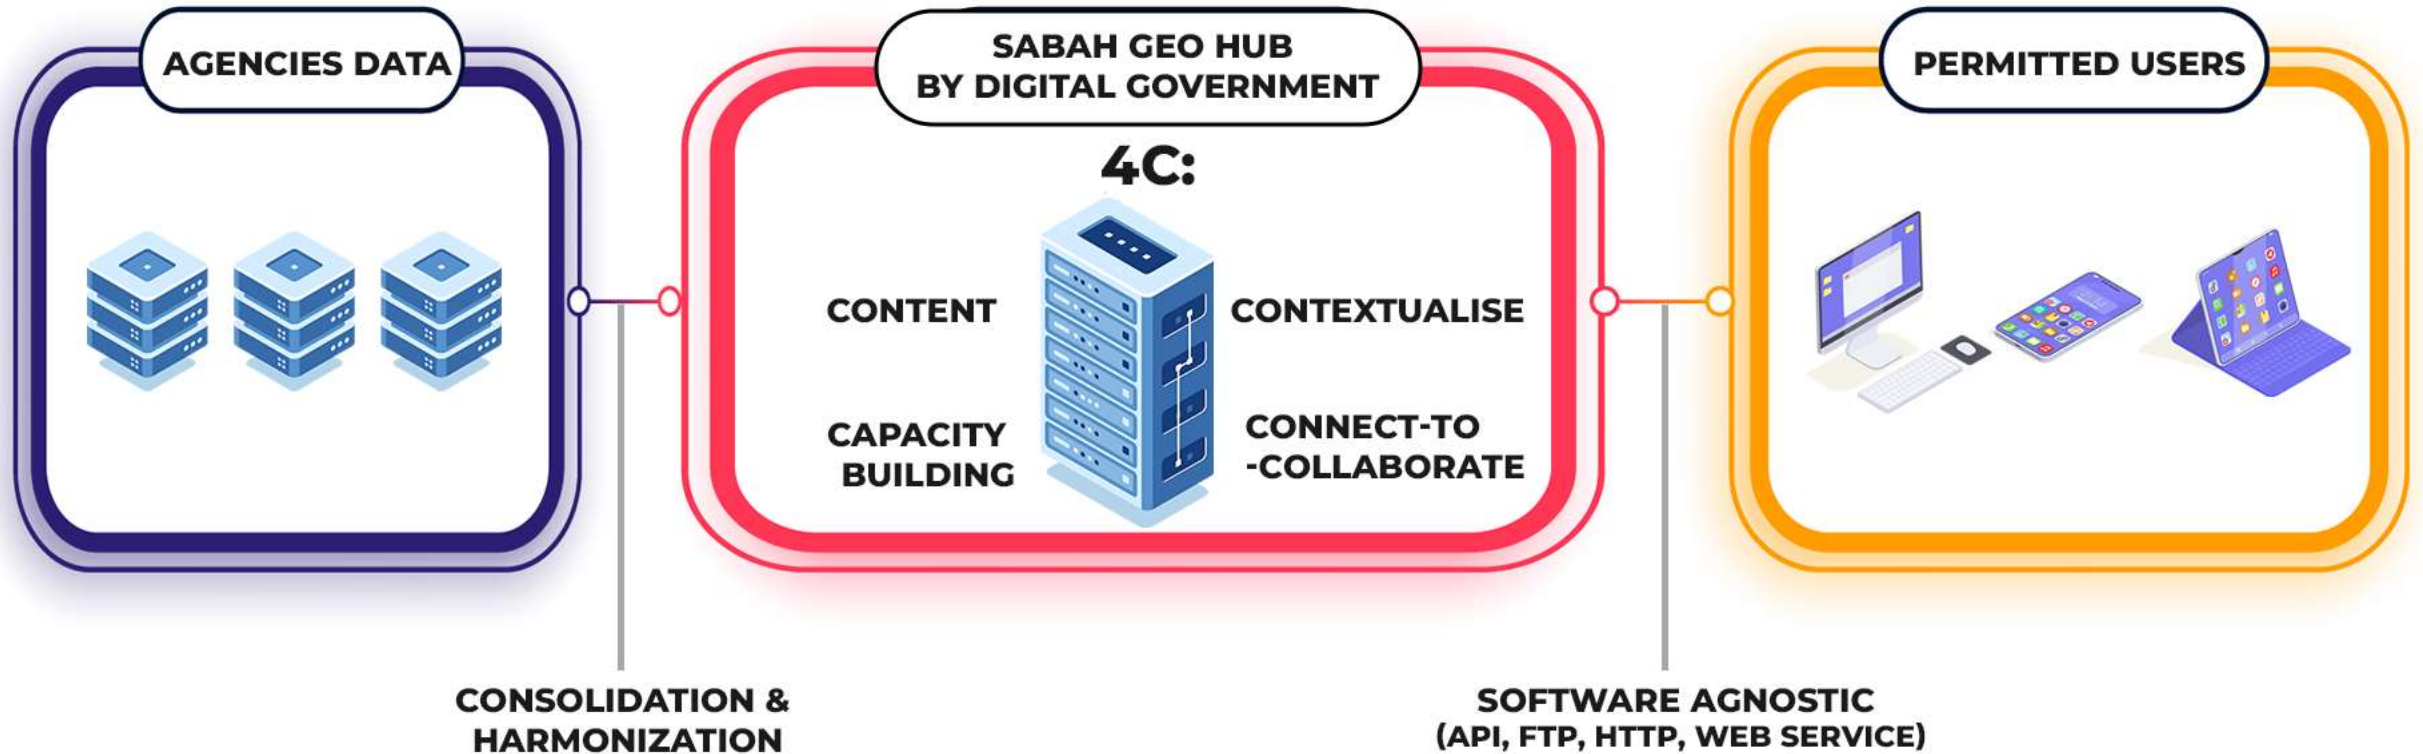

DATA STORE

APPS STORE

3D SABAH

SANDBOX LE

The future is digital and the impact of geospatial can be felt across all sectors

DATA HARMONISATION

SABAH DIIP SABAH DATA INTEGRATION & INTERCHANGE PLATFORM

- **G2G**
GOVERNMENT-TO-GOVERNMENT
- **B2G**
BUSINESS-TO-GOVERNMENT
- **C2G**
CITIZENS-TO-GOVERNMENT

Sabah Geo Hub is evolving from SDI to support digital transformation

2023

Developing AI-powered GeoIntelligence

2022

Integrating with GeoProcesses

2021

Implementing Automations

2020

Introducing Data Lifecycle Management

2000

Sabah SDI

Sabah Geo Hub will put together resources to support actions or activities revolving around the aspects of '4C'

Data is new oil, but crude oil is useless until it goes through the refining process

Custodians

key focus has
been on data
collection.

Challenges

vast amount, wide-ranging, and
disorganised clutter of
information spread across data
centers, multiple clouds and
various vendors.

Modernised SDI Sabah Geo Hub