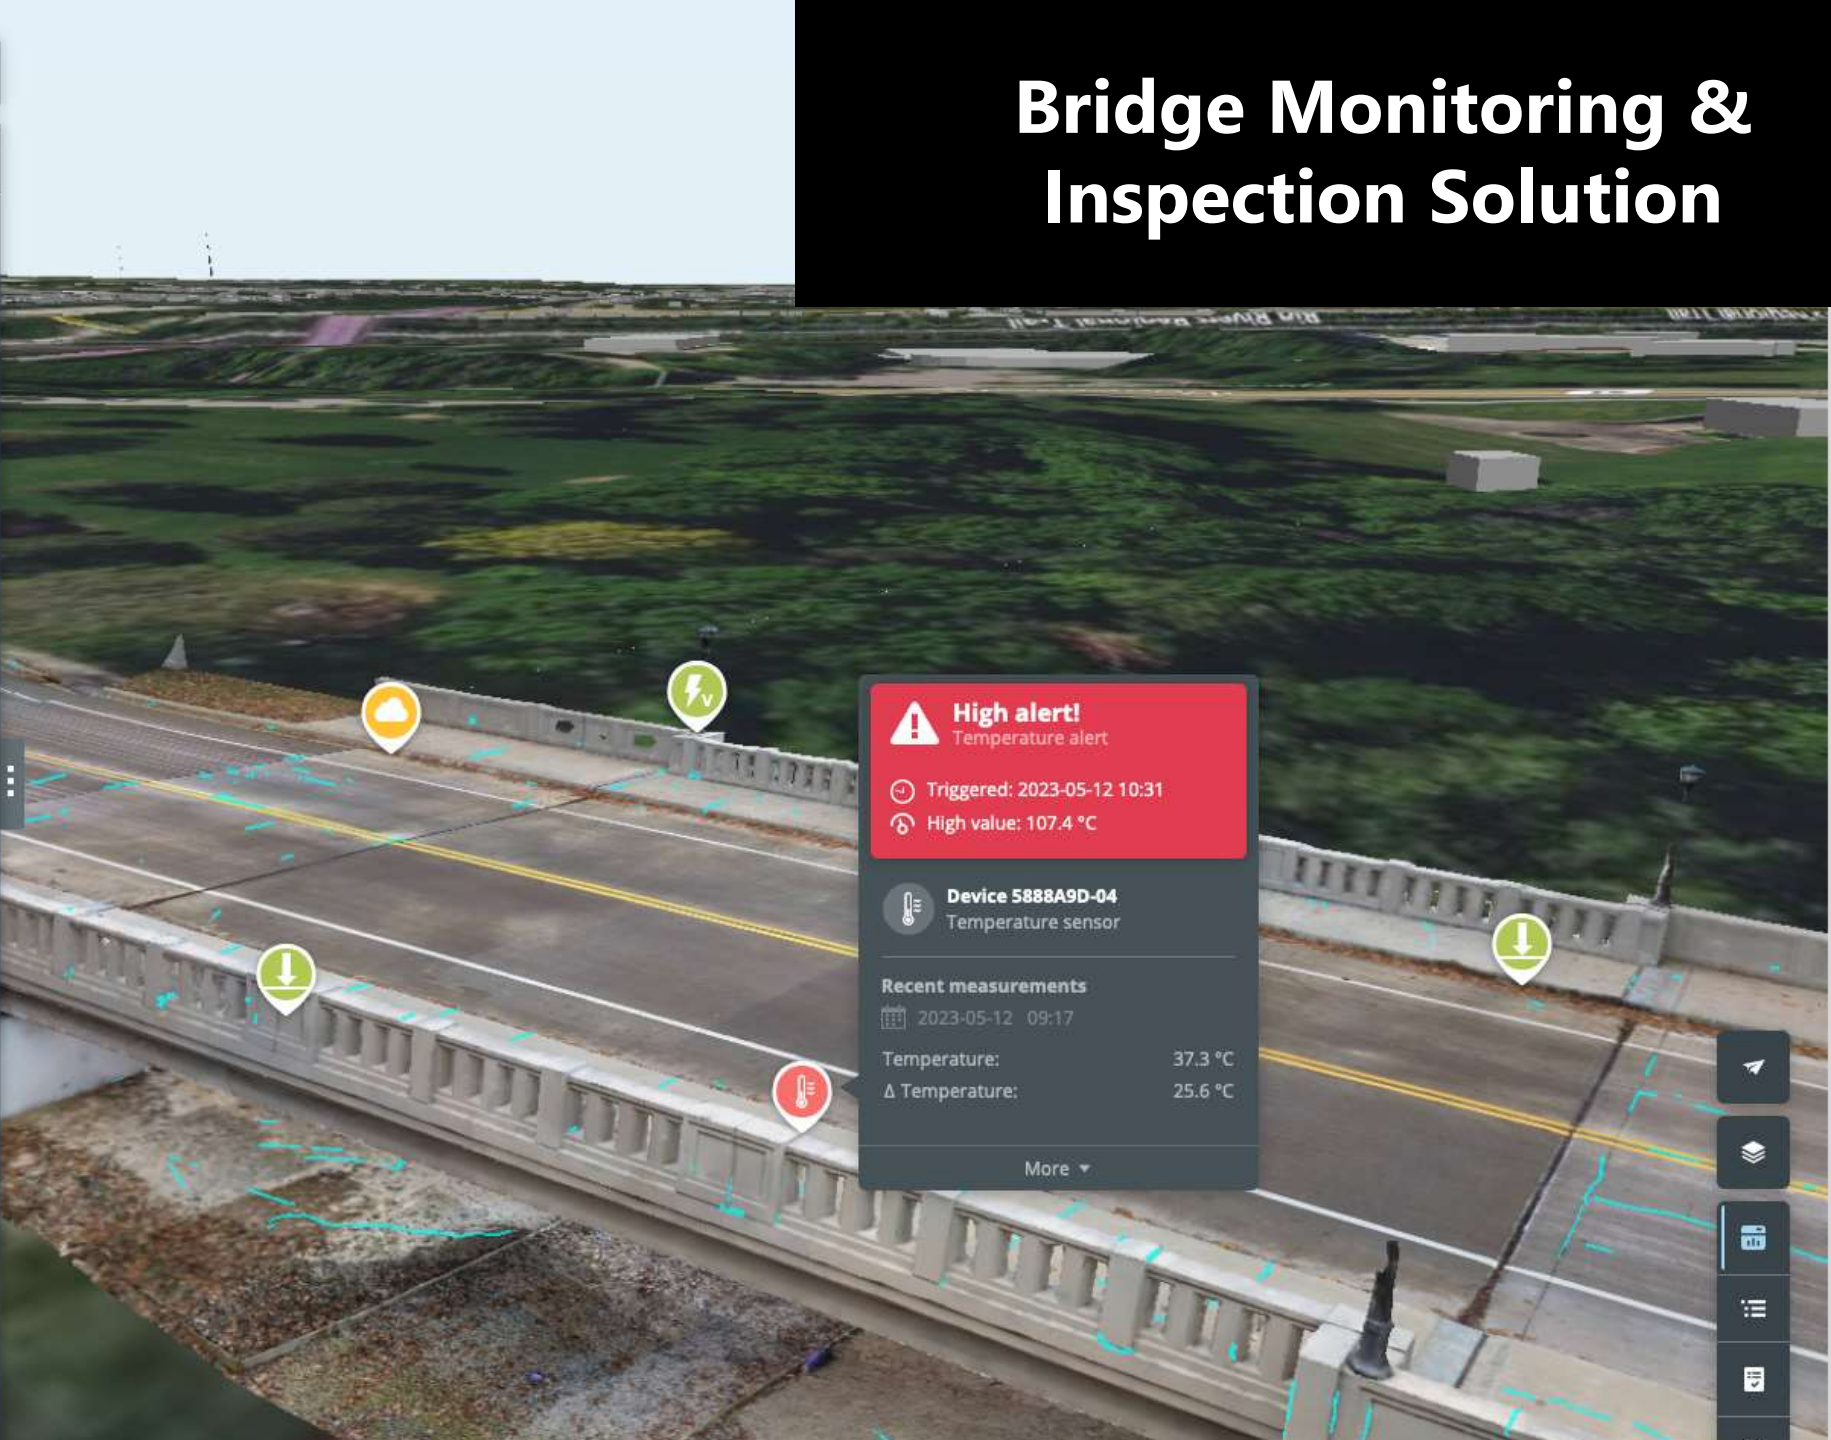

↑ 16%

27

Active

↑ 16%

5

New (last 24 hours)

Bridge Monitoring & Inspection Solution

High alert!