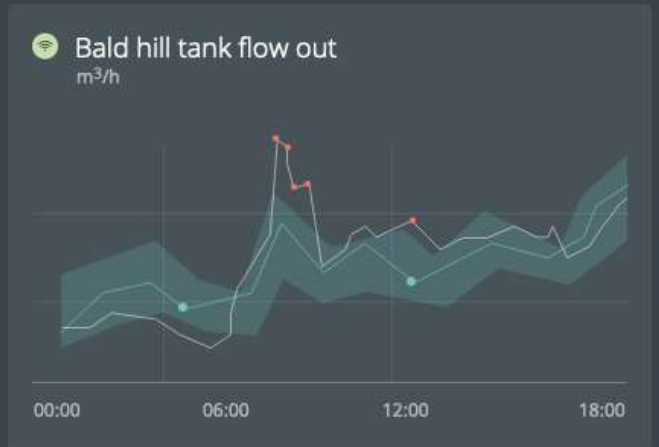

HDR

4K Drone Footage

3D Reality Mesh

No settings for this tool.

- Home
- 3D View
- Navigation
- Tools
- Layers
- Settings
- Clipboard
- Files
- Flags
- Heart

Defect Detector

Show Cracks:

IoT Sensor Data...

Messages Identify point on element to rotate about

Snap Mode Scope: Element 0 Presentation

Tanks

Current System Storage

96%

14,708 m³

Alerts

Number of alerts