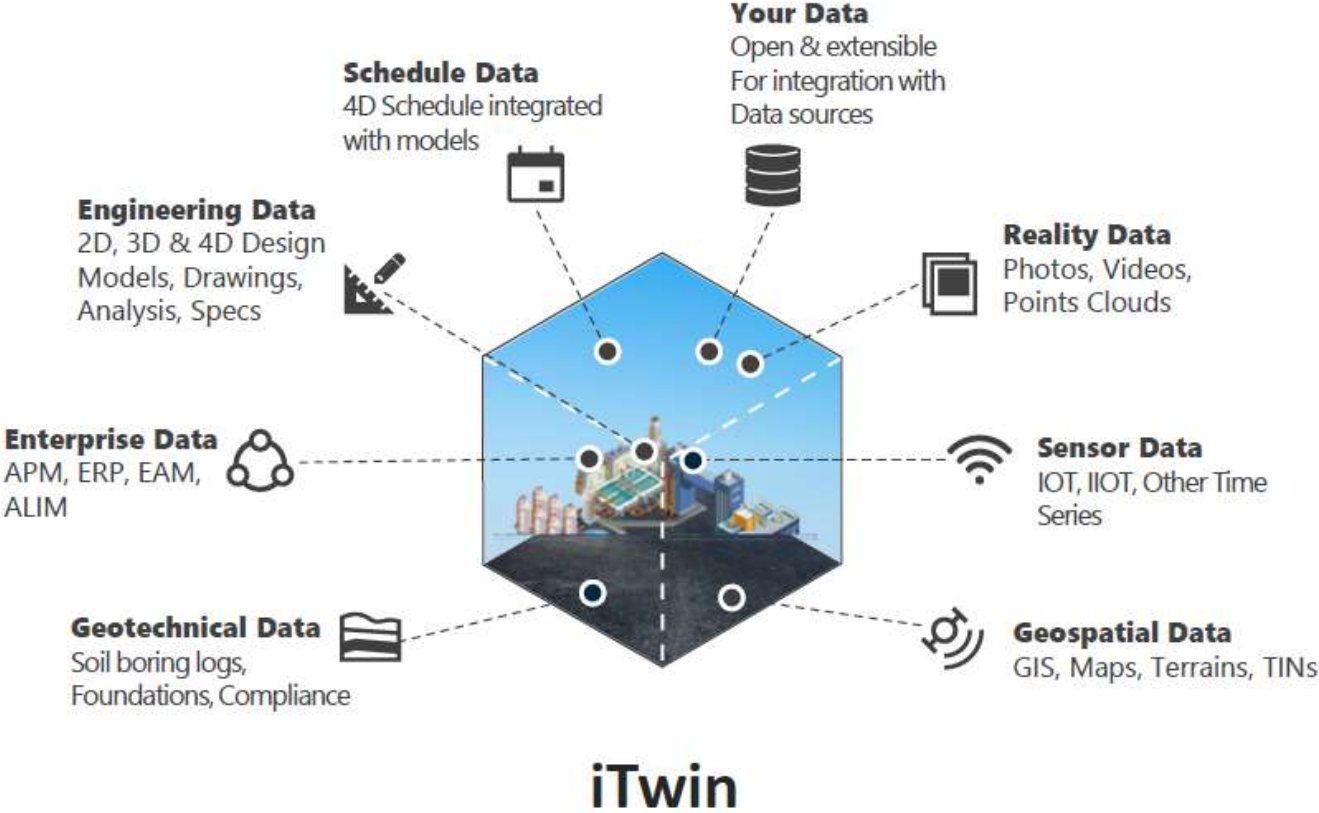

Infrastructure Data Challenges

Diverse data environment

Siloed data sources

Complexity of information

Platform for growth

Source: adapted from Centre of Digital Built Britain

A **digital twin** is virtual representation of real-world entities and processes, synchronized at a specified frequency and fidelity

An **iTwin** is an **infrastructure digital twin** implemented using Bentley's iTwin Platform.

An aerial photograph of the Diablo Dam and its reservoir. The dam is a concrete structure with a spillway, situated in a deep, forested valley. The reservoir is a large body of water with a blue-green hue, surrounded by steep, rocky slopes. The surrounding landscape is rugged and mountainous, with dense green vegetation covering the slopes. The sky is clear and blue.