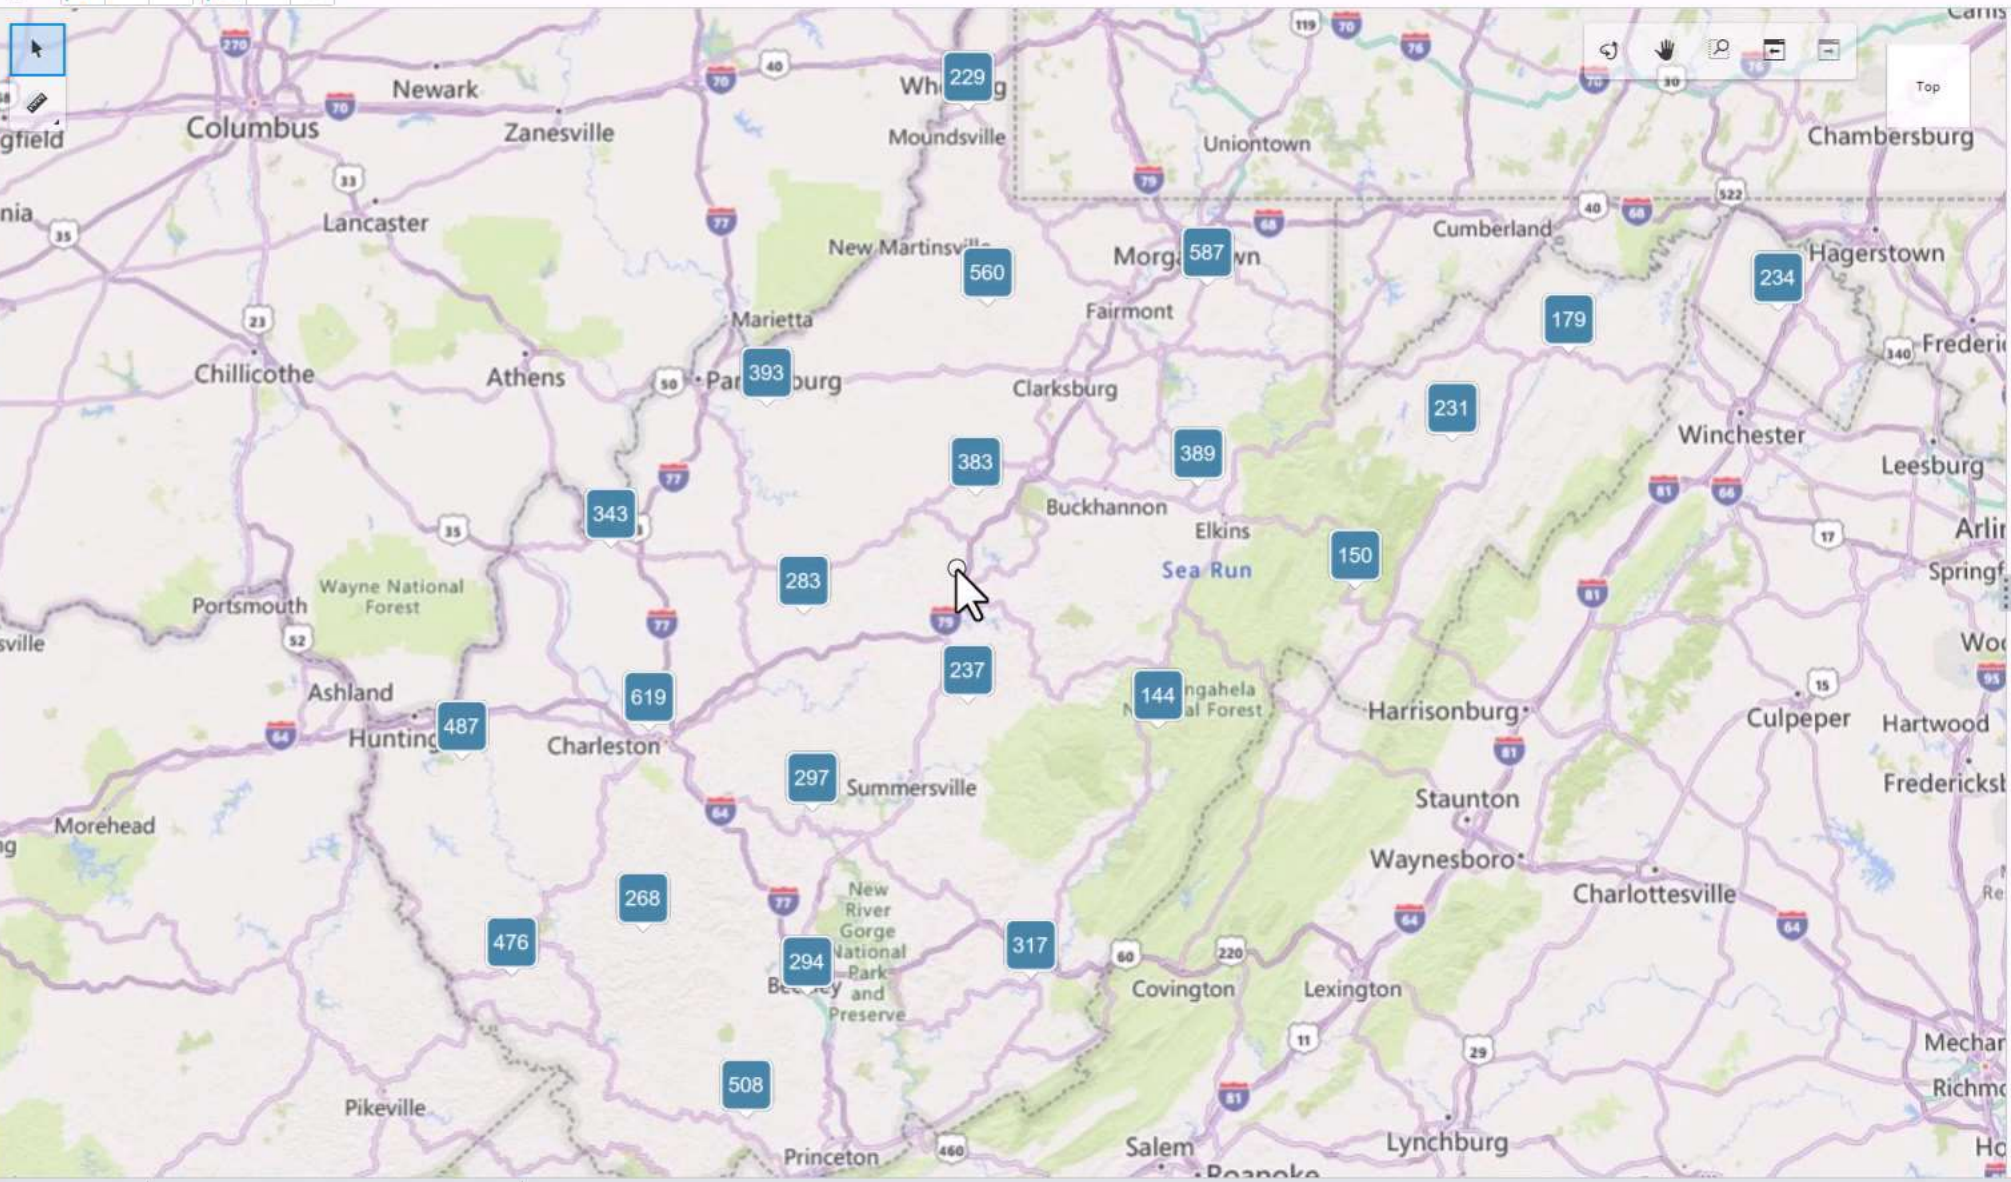

More ▾

Home
 Location
 Layers
 Search
 Tools

Sample Mobility Dataset

Map Layers

- Assets
- Park and Ride Facilities
- WVHD Maintenance Facilities
- WV 2020 AADT
- Railroads
- WVHD District Boundaries
- Bing Imagery Road
- Aerial Map View