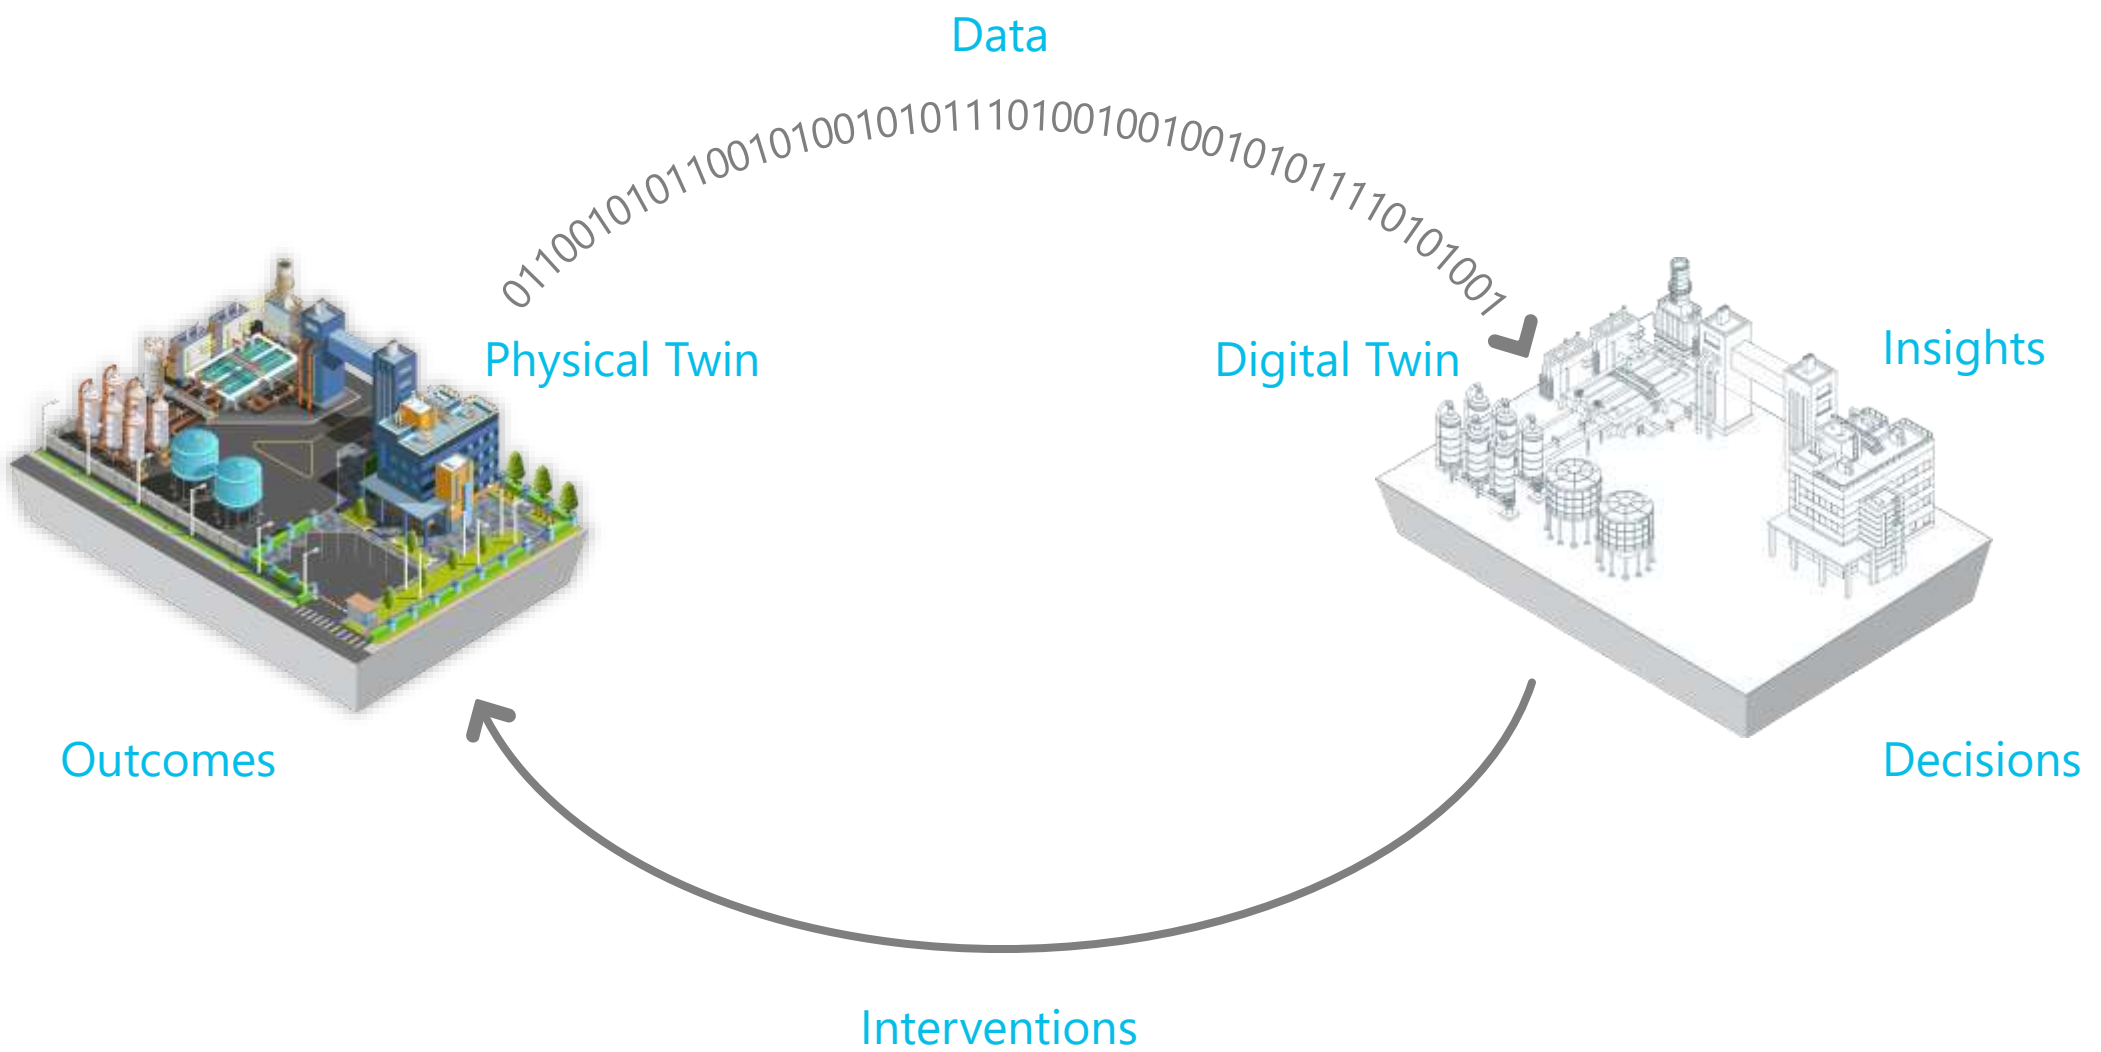

Infrastructure Data Challenges

Diverse data environment

Siloed data sources

Complexity of information

Platform for growth

Source: adapted from Centre of Digital Built Britain

A **digital twin** is virtual representation of real-world entities and processes, synchronized at a specified frequency and fidelity

An **iTwin** is an **infrastructure digital twin** implemented using Bentley's iTwin Platform.

An aerial photograph of the Diablo Dam and its reservoir. The dam is a concrete structure with a spillway, situated in a deep, forested valley. The reservoir is a large body of water with a blue-green hue, surrounded by steep, rocky slopes. The surrounding landscape is rugged and mountainous, with dense green vegetation covering the slopes. The sky is clear and blue.